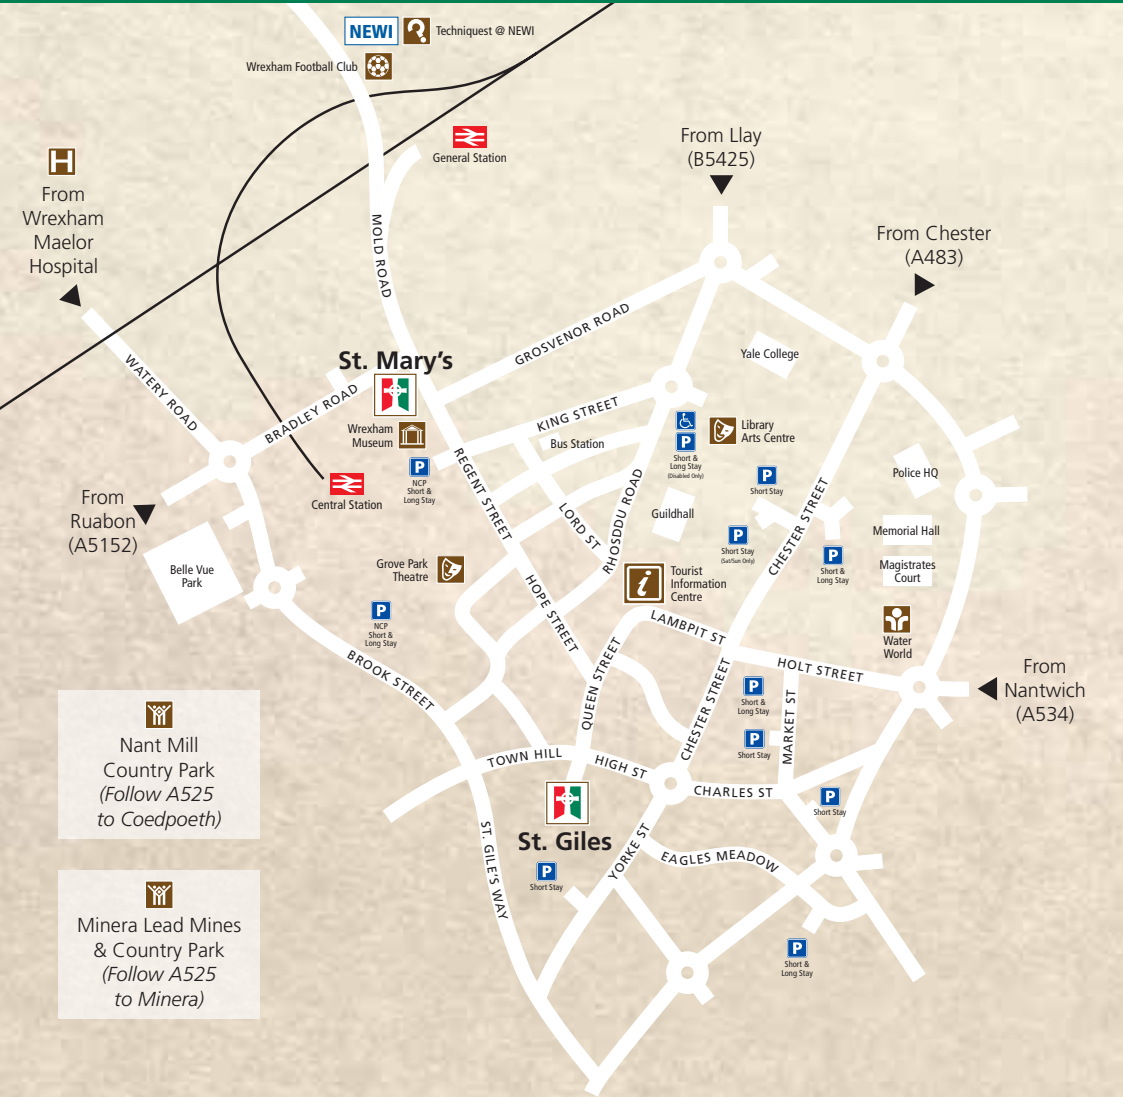

WREXHAM COUNTY BOROUGH  
DISCOVERY TRAIL

TRAIL TWO  
WREXHAM

  
Nant Mill  
Country Park  
(Follow A525  
to Coedpoeth)

  
Minera Lead Mines  
& Country Park  
(Follow A525  
to Minera)